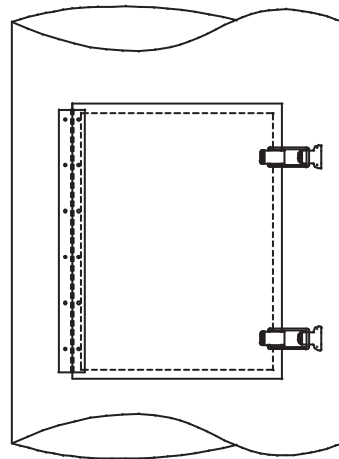

High Pressure Door
(Positive Pressure)

Insulated Door with
Sash Locks
(optional hinge)

SPIRO MÉGA inc.

1225 Michelin, Laval (Quebec) H7L 4S2
Ph: (450) 663-4457 Fax: (450) 663-0798
Toll free: 1-888-774-7602 (1-888-SPIRO-02)