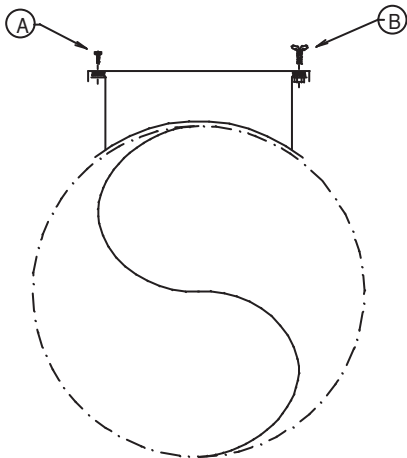

SPIRO MÉGA inc.

1225 Michelin, Laval (Quebec) H7L 4S2
Ph: (450) 663-4457 Fax: (450) 663-0798
Toll free: 1-888-774-7602 (1-888-SPIRO-02)

ACCESS DOORS

Standard Door
A- Screwed
B- Wingnuts

Hinged Dust-Collecting
System type Door